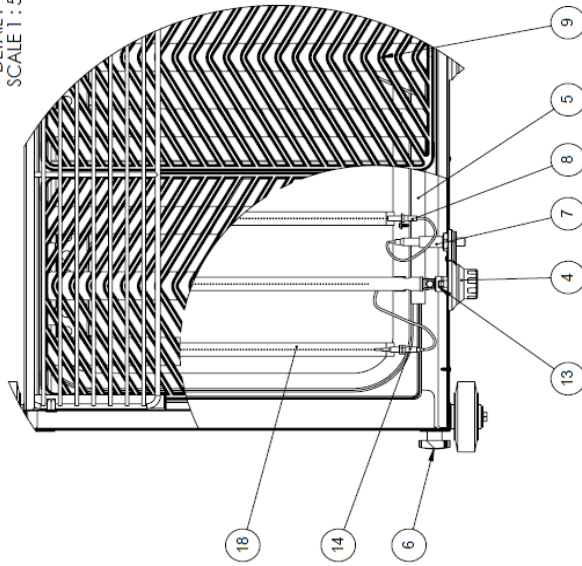

Drawing

**Hendi B.V.**  
 Steenoven 21  
 3911 TX Rhenen  
 The Netherlands

Batch #  
 0000000

Appliance part#  
 149591

Description  
 Green Fire with 3 burners

Date	07-08-2018	Revision #	Revision version
Revision	First bill of materials (BOM)		

DETAIL I  
 SCALE 1:5

Item	Description	Part#	Quantity	Remark	Picture
1	Frame	n/a	1		
2	Leg (wheel)	933749	2		
3	Leg	933756	2		
4	Knob complete	932117	3	Incl. ground plate	
5	Inlet pipe	n/a	1		
6	Knob	145128	4		
7	Piezo igniter	153178	3		
8	Electrode with wiring 190mm	932087	3		
9	Cast iron grid	932018	2		
11	Windscreen (Back side)	933725	1		
13	Gas valve	932100	3		
14	Thermocouple	152195	3	Incl. 2 pcs Nut M8x1	
15	Cast iron Griddle	932001	1		
18	Gas burner (green fire)	932070	3		
19a	Regulator 50mBar	152157	1		
19b	Regulator 37mBar	152188	1		
19c	Regulator 37mBar UK	153161	1	*Note only for the United Kingdom	
22	Hose assembly	932094	1	(incl. quick connect coupling)	
23	Wheel	920022	2		
24	Insert	n/a	2		
25	Washer M8x30	n/a	2		
26	Bolt M8x60	n/a	2		
27	Spring washer M8	n/a	2		
28	Lock nut M8	n/a	2		
29	Lower shelf	933763	1		
31	Grid	932025	1		
32	Grease tray GN1/1x20	806104	1		
33	Grease tray GN2/1x20	806005	1		
34	Windscreen (Left side)	932049	1		
35	Windscreen (Right side)	932056	1		
36	Grid support	933770	1		