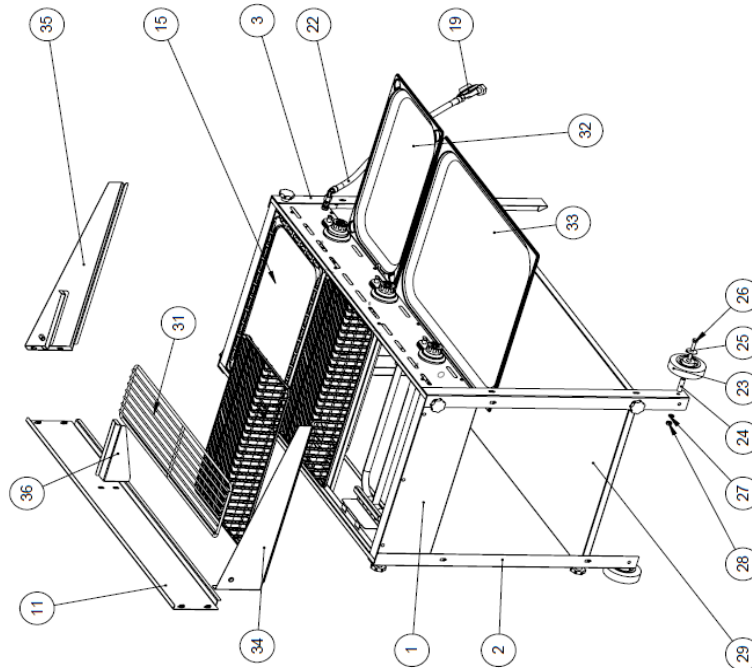

Drawing

**Hendi B.V.**  
 Steenoven 21  
 3911 TX Rhenen  
 The Netherlands

Batch #  
 0000000

Appliance part#  
 149591

Description  
 Green Fire with 3 burners

Date	07-08-2018	Revision #	Revision version
Revision	First bill of materials (BOM)		

DETAIL I  
 SCALE 1:5

Item	Description	Part#	Quantity	Remark	Picture
1	Frame	n/a	1		
2	Leg (wheel)	933749	2		
3	Leg	933756	2		
4	Knob complete	932117	3	Incl. ground plate	
5	Inlet pipe	n/a	1		
6	Knob	145128	4		
7	Piezo igniter	153178	3		
8	Electrode with wiring 190mm	932087	3		
9	Cast iron grid	932018	2		
11	Windscreen (Back side)	933725	1		
13	Gas valve	932100	3		
14	Thermocouple	152195	3	Incl. 2 pcs Nut M8x1	
15	Cast iron Griddle	932001	1		
18	Gas burner (green fire)	932070	3		
19a	Regulator 50mBar	152157	1		
19b	Regulator 37mBar	152188	1		
19c	Regulator 37mBar UK	153161	1	*Note only for the United Kingdom	
22	Hose assembly	932094	1	(incl. quick connect coupling)	
23	Wheel	920022	2		
24	Insert	n/a	2		
25	Washer M8x30	n/a	2		
26	Bolt M8x60	n/a	2		
27	Spring washer M8	n/a	2		
28	Lock nut M8	n/a	2		
29	Lower shelf	933763	1		
31	Grid	932025	1		
32	Grease tray GN1/1x20	806104	1		
33	Grease tray GN2/1x20	806005	1		
34	Windscreen (Left side)	932049	1		
35	Windscreen (Right side)	932056	1		
36	Grid support	933770	1		